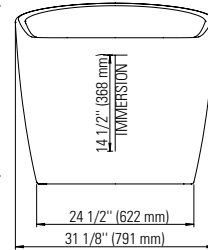

# MALAGA F1 3266

67" x 31 1/8" x 28 1/4" [68 gallons]

24-48 hrs

Bathtub only

MAL3266F1

Mass-Air

Included: 12 injectors, 750W (1 1/2h.p.) Optima blower, with 300W heating element, 72" blower hose extension, and remote control.