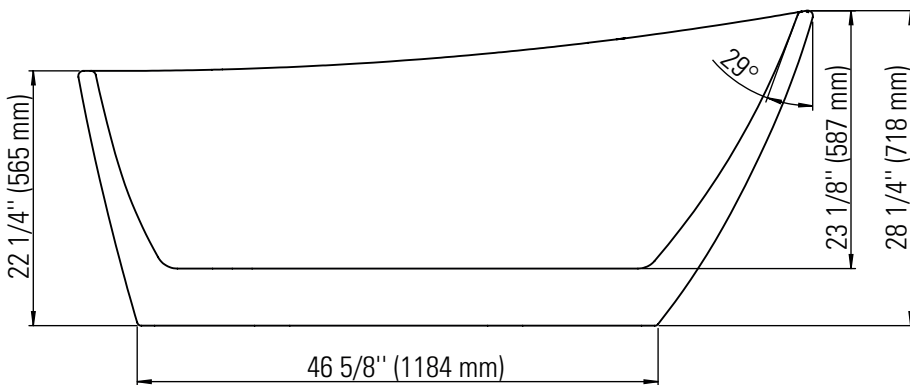

Produits Neptune
Rouge

MALAGA 3266F1

Bathtub

Ajustable feet
Above-the-floor rough (AFR)

*All dimensions are approximate and subject to change without notice
Please refer to the installation guide before beginning the installation