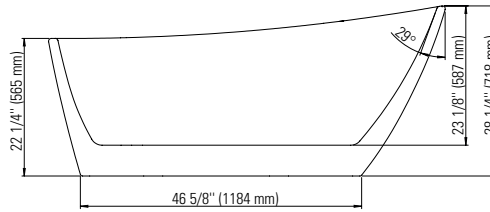

# MALAGA F1 3266

67" x 31 1/8" x 28 1/4" [68 gallons]

24-48 hrs

Bathtub only

MAL3266F1

Mass-Air

Included: 12 injectors, 750W (1 1/2h.p.) Optima blower, with 300W heating element, 72" blower hose extension, and remote control.