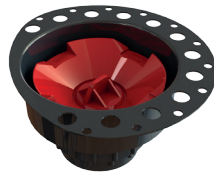

LINEAR OVERFLOW

White

Brushed nickel

Chrome

Intertek

CONFORMITY ATTESTATION

Bathtub Standards

CAN / CSA.B45.5

Hydromassage Standard

CAN / CSA.B45.10 / CSA.C22.2 / UL-1795

ECORESPONSABLE Certification

First manufacturer of bathroom products in

North America to be certified ecoresponsible

Produits Neptune
Rouge

6635, Picard street, Saint-Hyacinthe (Québec) J2S 1H3

Phone: (450) 773-7058 - Fax: (450) 773-5063

produitsneptune.com