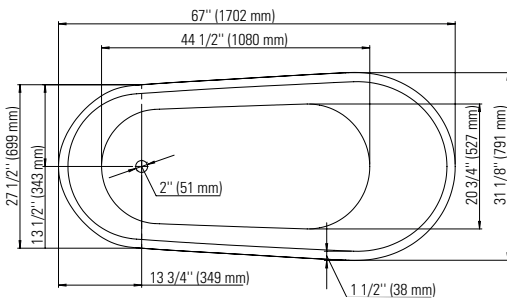

# MALAGA F1 3266

67" x 31 1/8" x 28 1/4" [68 gallons]

24-48 hrs

Bathtub only

MAL3266F1

Mass-Air

Included: 12 injectors, 750W (1 1/2h.p.) Optima blower, with 300W heating element, 72" blower hose extension, and remote control.